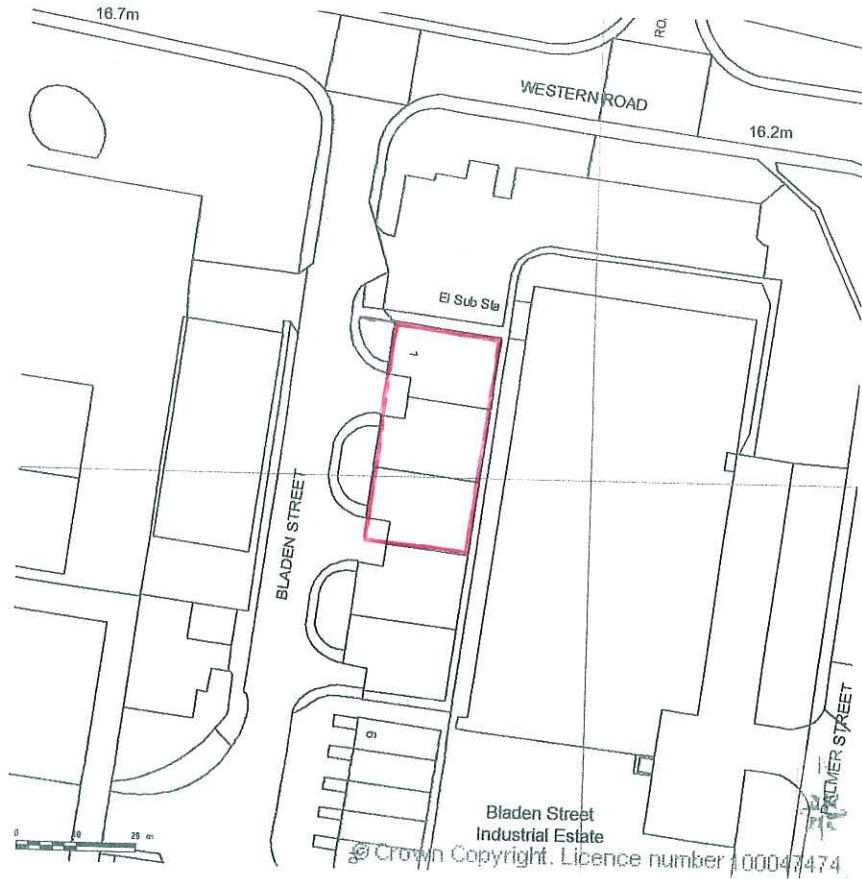

SITE LOCATION PLAN
AREA 2 HA
SCALE 1:1250 on A4
CENTRE COORDINATES: 432274, 565406

Supplied by Streetwise Maps Ltd
www.streetwise.net
Licence No: 100047474
16/09/2015 08:50